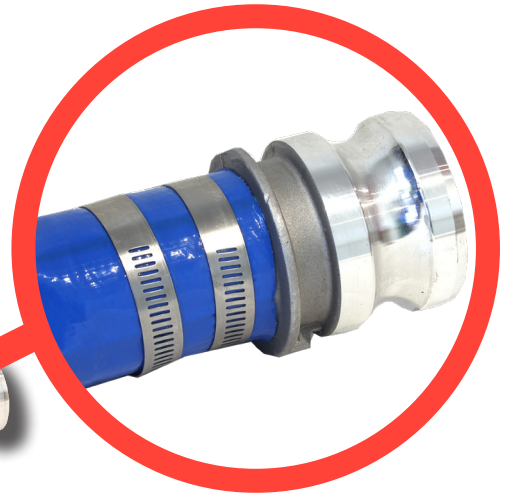

SUBMERSIBLE PUMP

2" LAYFLAT HOSE

FORZA

Model	LFHK20
Hose Size	2" (50mm)
Hose Length	20m
Max Pressure	70PSI
Outer Box Qty	4
Pallet Qty	96

Forza 2" (50mm) Lay-Flat Hose Kit

Forza 2" lay-flat hose kits come fully assembled and ready to use. The male and female aluminum camlocks are "double" clamped with stainless clamps and the hose has a maximum 70PSI working pressure. Due to the male and female fittings, each hose can easily be connected to another one to carry water further away from the pumping location.