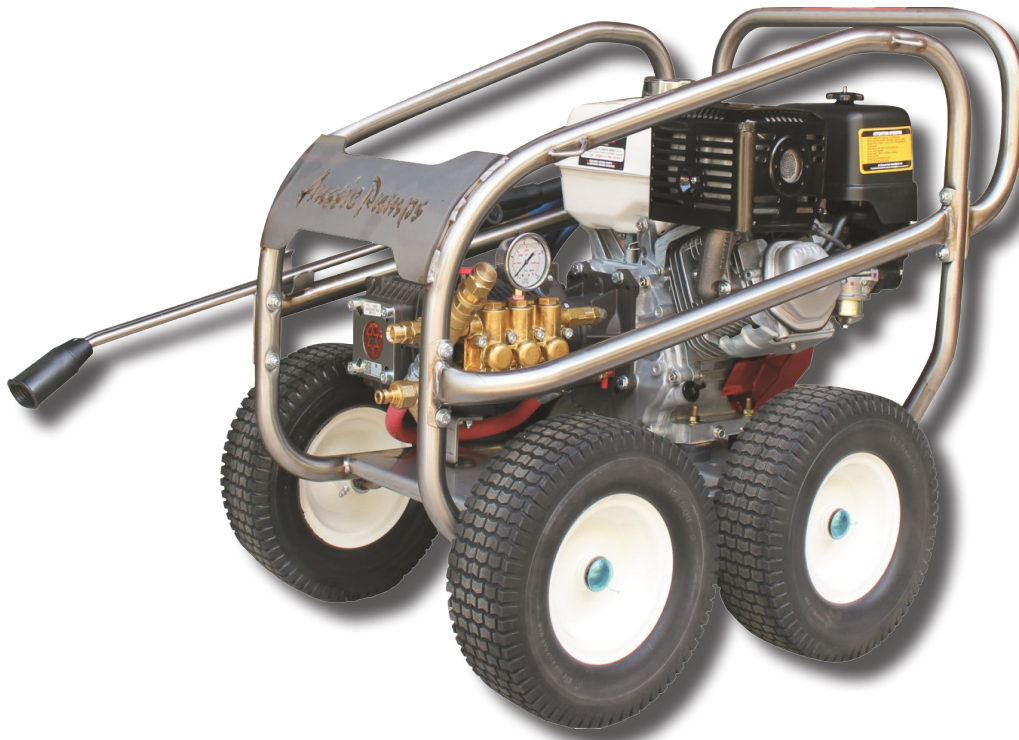

# PRESSURE WASHER AUSSIE SCUD AB400

*Aussie Pumps*

POWERED by  
**HONDA**

Model	PWAB400
Engine	Honda GX390
Pump Pressure	4000 PSI
Flow Rate	15 Litres / Min
Hose	10M 3/8 R2 with M22 Fittings
Lance	700mm Dual Stainless Lance
Weight	110kg
Dimensions	1100mm x 800mm x 950mm

## **Aussie Pumps Scud AB400 - 4000 PSI Pressure Washer**

The Aussie Scud AB400 features a 2:1 reduction gearbox between the pump and the engine which results in longer pump life and a slightly higher flow rate. The pump and engine are mounted on a stainless steel 4 wheeled trolley for easy transport around site. The Dual lance features a twist grip flow control which can be easily adjusted on the fly.