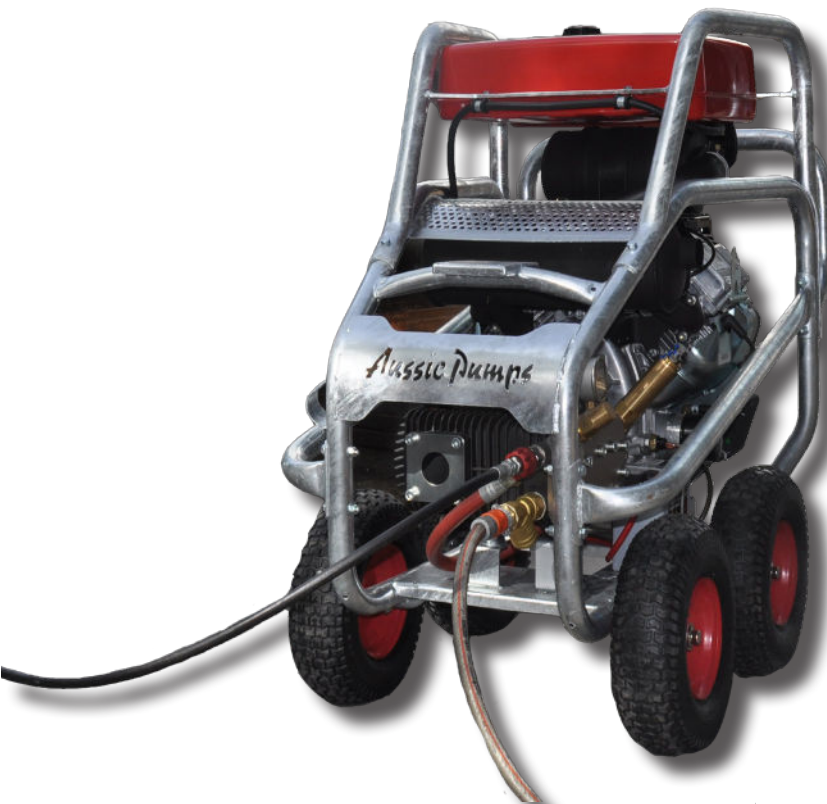

PRESSURE WASHER AUSSIE RAPTOR 18

Aussie Pumps

Model	PWABRAPTOR18
Engine	35HP Vanguard
Pump Pressure	7300 PSI
Flow Rate	18 Litres / Min
Hose	10M 3/8 500 bar
Lance	RL57 500 Bar Pro Gun and 1050 Lance
Weight	135kg
Dimensions	1100mm x 800mm x 1000mm

Aussie Pumps Raptor - 7300 PSI Pressure Washer

The Aussie Raptor is slow speed, high pressure 7300 PSI pressure washer. The Gearbox Driven pump means the pump runs at a slow speed ensuring longer pump life and making it suitable for continuous cleaning applications. The Raptor will make short work of most heavy duty cleaning applications with its 35HP engine, slow speed pump and a large top mounted fueltank for extended run times. The 4-wheeled, stainless steel frame is well balanced and easy to move around site.