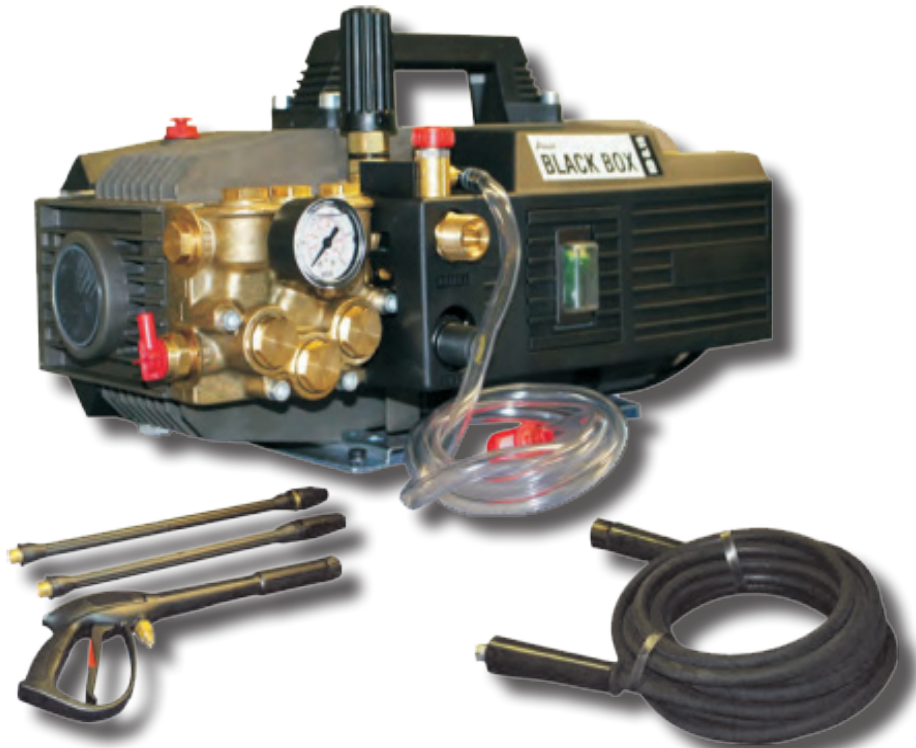

PRESSURE WASHER AUSSIE BLACK BOX

Aussie Pumps

Aussie Pumps
4 BLACK BOX
YEAR WARRANTY

 AUSSIE DESIGNED
AUSSIE MADE

Model	PWPBB
Motor	240V 2.6kW 4 Pole Electric Motor
Pump Pressure	2175 PSI
Flow Rate	8 Litres / Min
Hose	8M 3/8 R2
Lance	Vario & Turbo Lance
Weight	30kg
Dimensions	390mm x 240mm x 230mm

Aussie Pumps Black Box - 2175PSI Electric Pressure Washer

The Aussie Pumps Black Box is a compact electric pressure washer is a quality, highly portable unit for domestic use. The Black box comes with an 8m hose, AL13 Pro Gun, Vario Lance and a Turbo Lance and simply runs on normal 240V 10A power. Perfect for cleaning of driveways, patios, vehicles and general domestic cleaning.