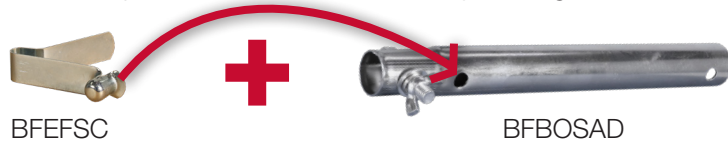

Bullfloat Handles & Adaptors

DESCRIPTION

Bullfloat handles clip on to a range of concreting tools such as bullfloats, walking trowels, fresno's finish brooms groovers etc. There are two types of bullfloat handle - Telescopic or Clip handle.

TELESCOPIC HANDLE CONNECTIONS

Boston Telescopic Handle

The Boston telescopic handle comes with a telescopic adaptor. However, many contractors prefer to have an adaptor on each tool so they can quickly change between tools rather than un-doing the bolt & wingnut.

TELESCOPIC ADAPTOR WITHOUT MODIFICATION

Boston Bull Floats

BFEF900
BFEF1200
BFEF1500
BFEF1800

Boston Fresno Trowel

FTEF600
FTEF900
FTEF1200
FTEF1500

Boston Walking Trowel

WTEF600TS

TELESCOPIC ADAPTOR WITH ADDITIONAL SPRING CLIP

The Boston telescopic adaptor features two holes at one end, the first one will contain the bolt and wing nut. If you insert a spring clip into the second hole, this adaptor will connect to almost any walking tool.