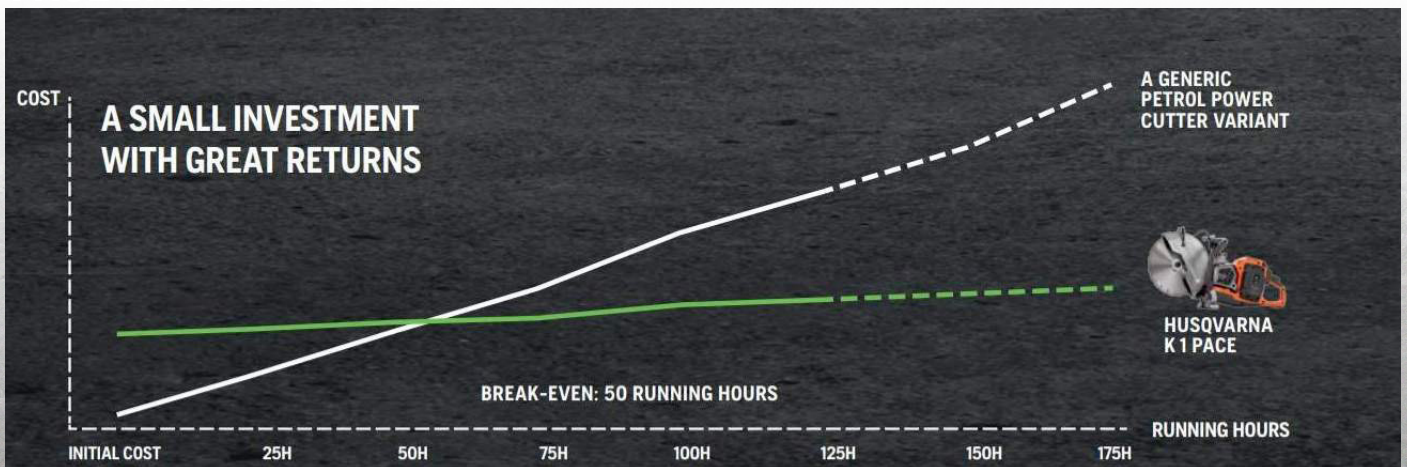

P: 1300 255 266
E: sales@allcongroup.com.au
W: allcongroup.com.au